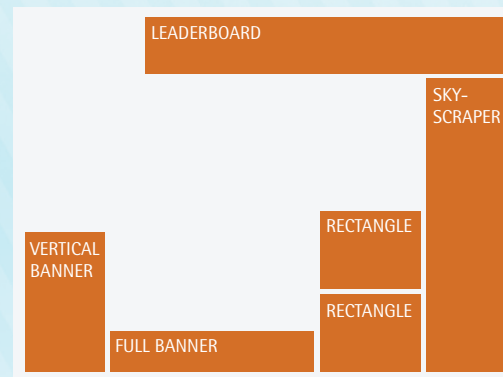

GroupConnect Fast Lane Marketing Opportunities

January 1 – December 31, 2010

ADVERTISING WITH GROUPCONNECT.COM

Bi-Annual Banner Ad Rates on GroupConnect.com

Promote your company to the largest network of tour & motor coach operators in North America.

728 x 90 pixel	Leaderboard	\$899.00
120 x 600 pixel	Sky Scraper	\$699.00
468 x 60 pixel	Full horizontal	\$599.00
120 x 240 pixel	Vertical	\$399.00
180 x 150 pixel	Rectangle	\$299.00

* Contract begins July 1, 2010. Page placement will be discussed and contracted on a first come, first serve basis.